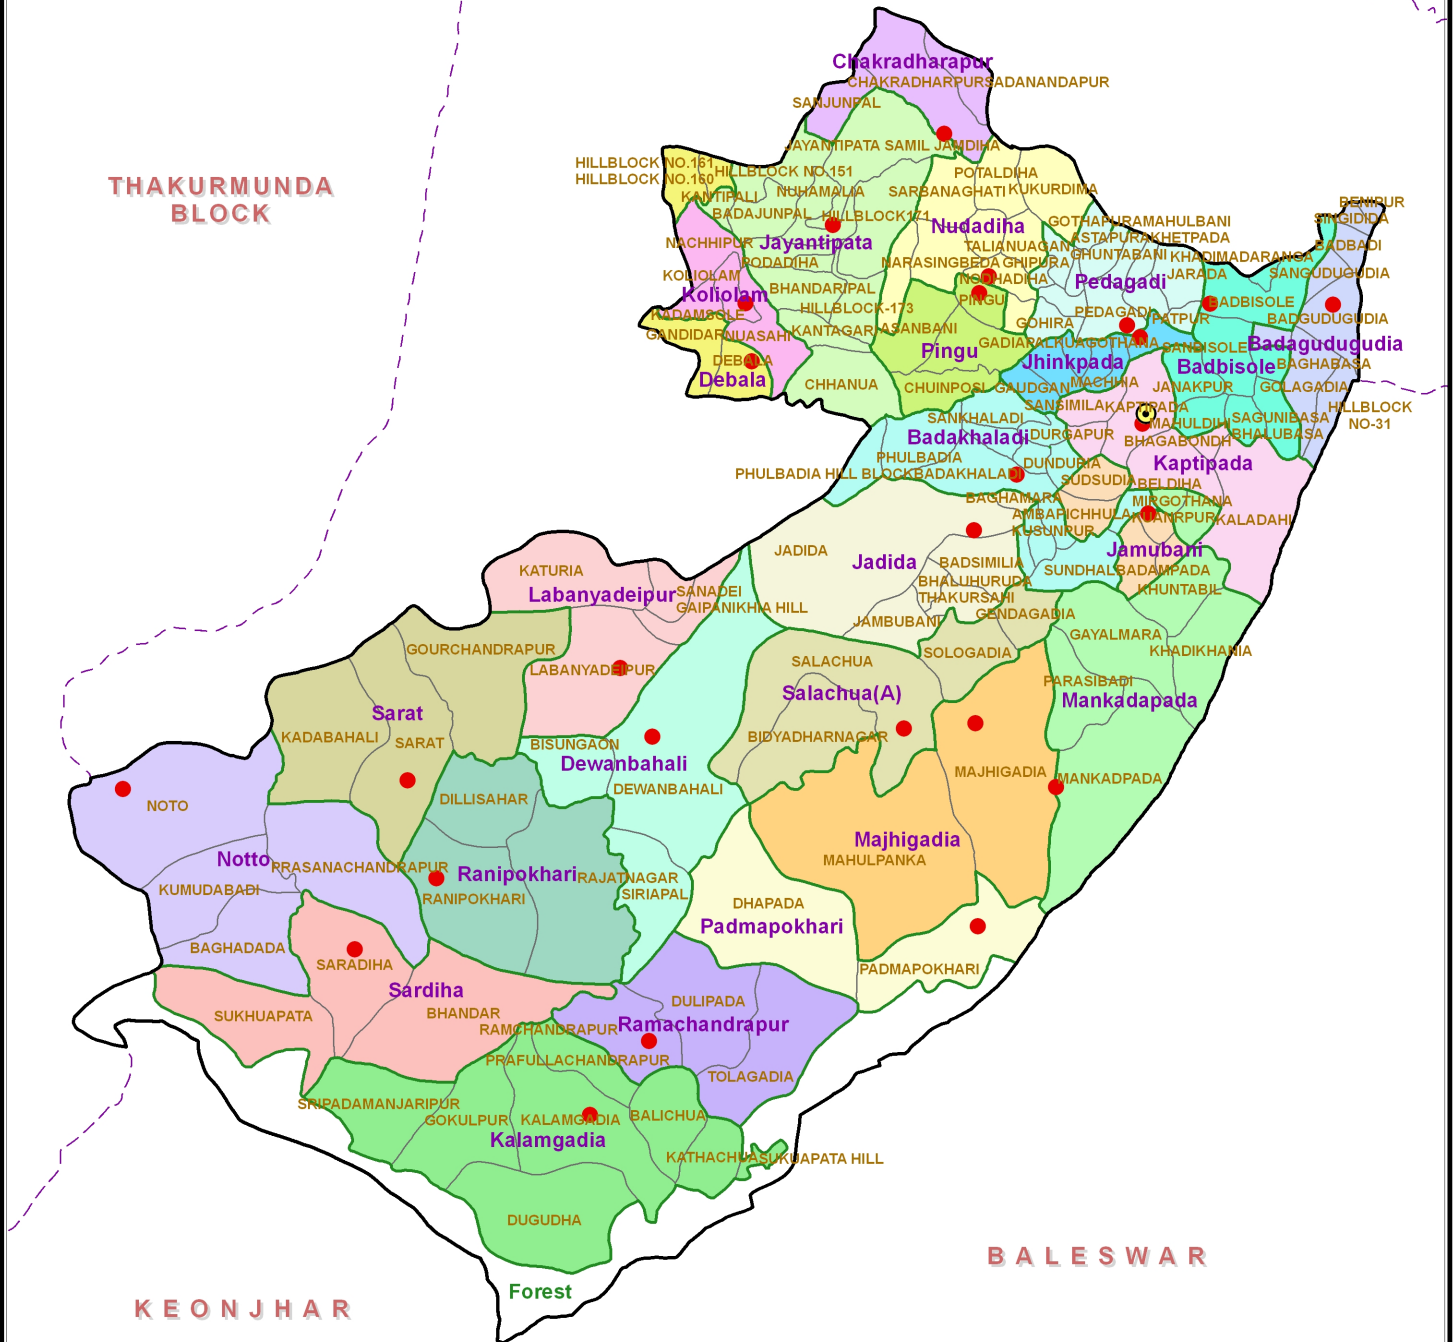

# GRAM PANCHAYAT

# KAPTIPADA BLOCK MAYURBHANJ DISTRICT

UDALA BLOCK

THAKURMUNDA  
BLOCK

BALESWAR

KEONJHAR

Scale :

Map Composed By :  
GIS Division,  
NIC, Bhubaneswar

INDIA		ODISHA		MAYURBHANJ		LEGEND				
				Block Headquarter				GP Headquarter		GP Name
				GP Boundary				Dhapada		Village Name
				Village Boundary						
Data Source : District Administration										